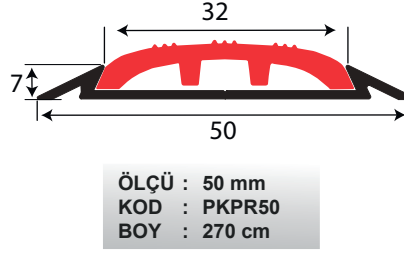

BASAMAK KAYDIRMAZLIK PROFİLİ
ALUMINIUM NON-SLIPPING PROFILE FOR STAIR NOSING