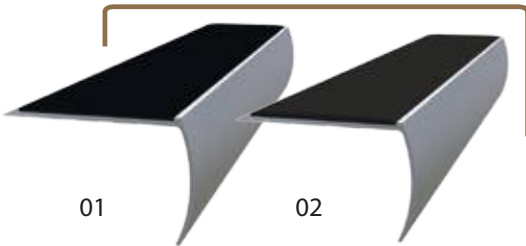

PVC BANTLI BASAMAK KÖŞEBENTİ (OVAL)
STAIR NOSING ANGLE BAR WITH PVC BAND (OVAL)