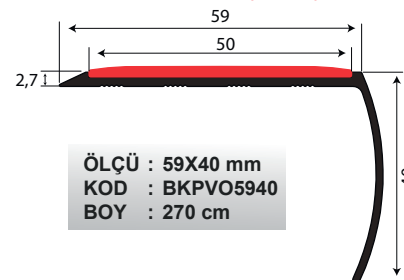

PVC BANTLI BASAMAK KÖŞEBENTİ (OVAL)
STAIR NOSING ANGLE BAR WITH PVC BAND (OVAL)