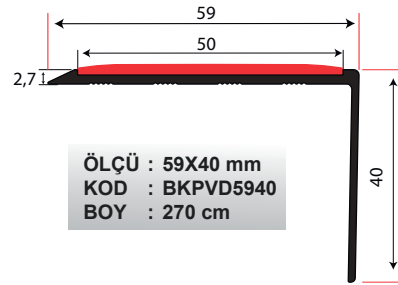

PVC BANTLI BASAMAK KÖŞEBENTİ
STAIR NOSING ANGLE BAR WITH PVC BAND