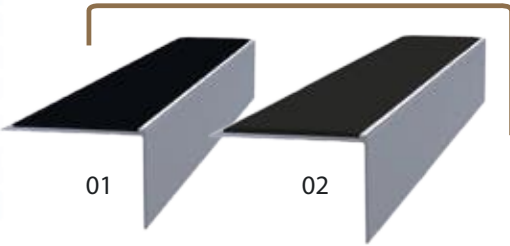

PVC BANTLI BASAMAK KÖŞEBENTİ
STAIR NOSING ANGLE BAR WITH PVC BAND