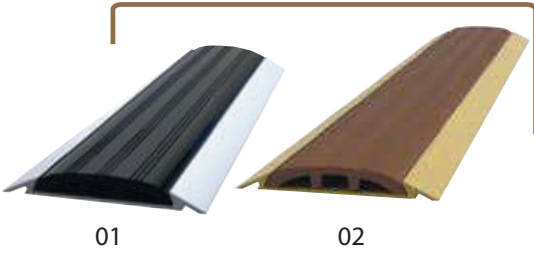

BASAMAK KAYDIRMAZLIK PROFİLİ
ALUMINIUM NON-SLIPPING PROFILE FOR STAIR NOSING