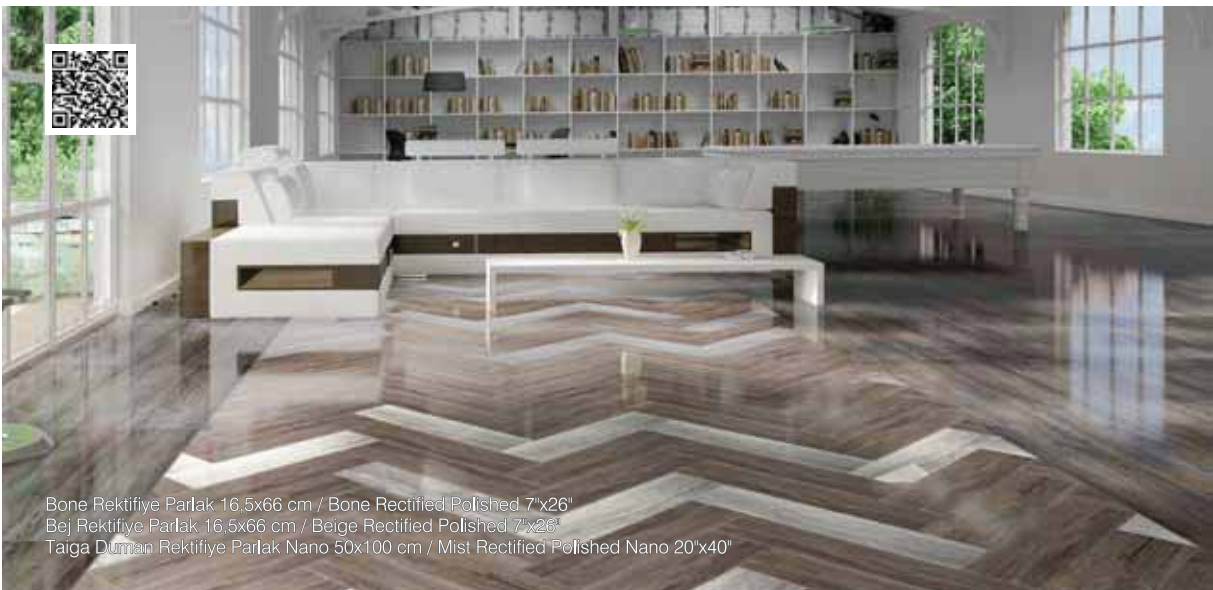

Bone Rektifiye Parlak 16,5x66 cm / Bone Rectified Polished 7"x26"
Bej Rektifiye Parlak 16,5x66 cm / Beige Rectified Polished 7"x26"
Taiga Duman Rektifiye Parlak Nano 50x100 cm / Mist Rectified Polished Nano 20"x40"