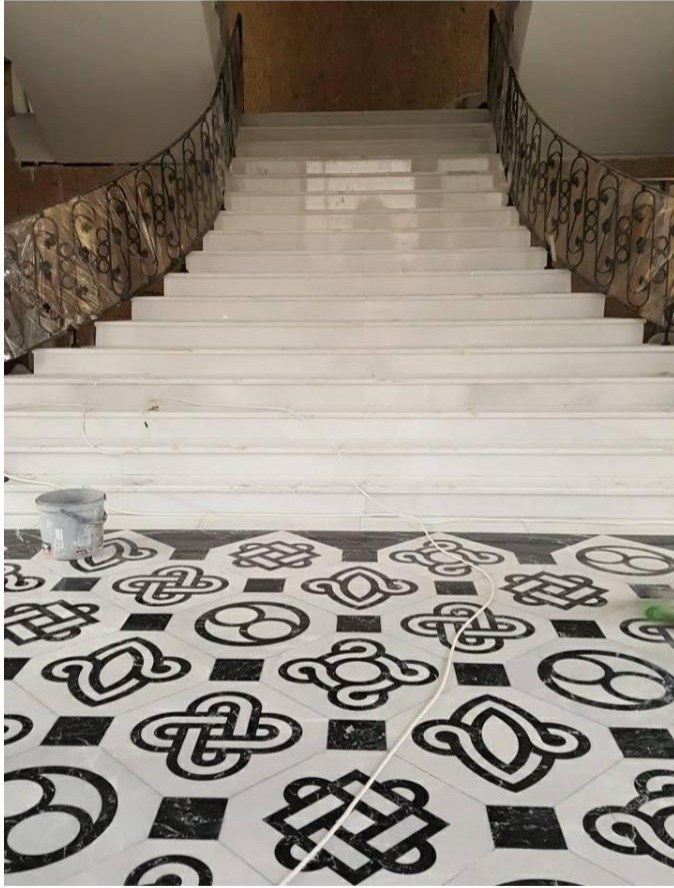

AFERKO GLOBAL

“GLOBAL SOLUTION PARTNER”