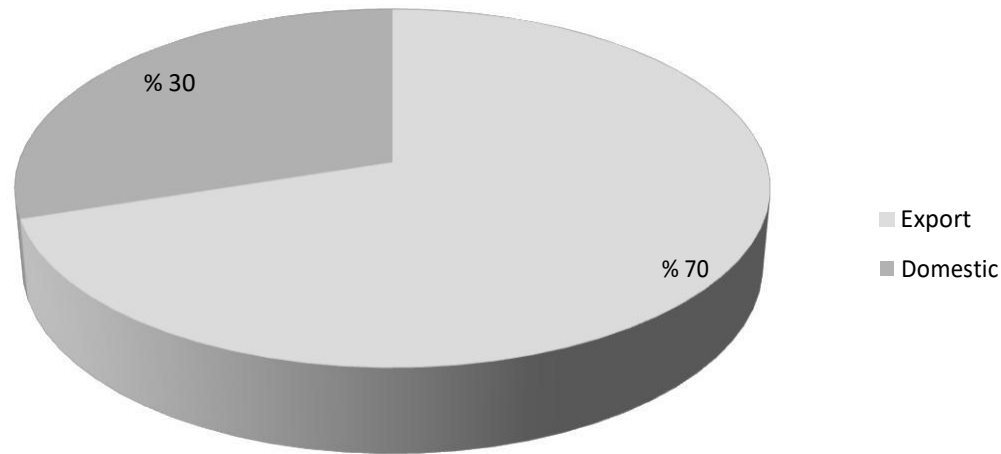

PROJECTS

- **İzmir Chambre of Commercial – New Building**
Parcel Field: 1.452,16 m²
Buildable Parcel Field: 1.259,00 m²
Total Construction Area: 13.028,59 m²
Building Height: 31.70 m (Ground Floor + 7 Normal Floor)