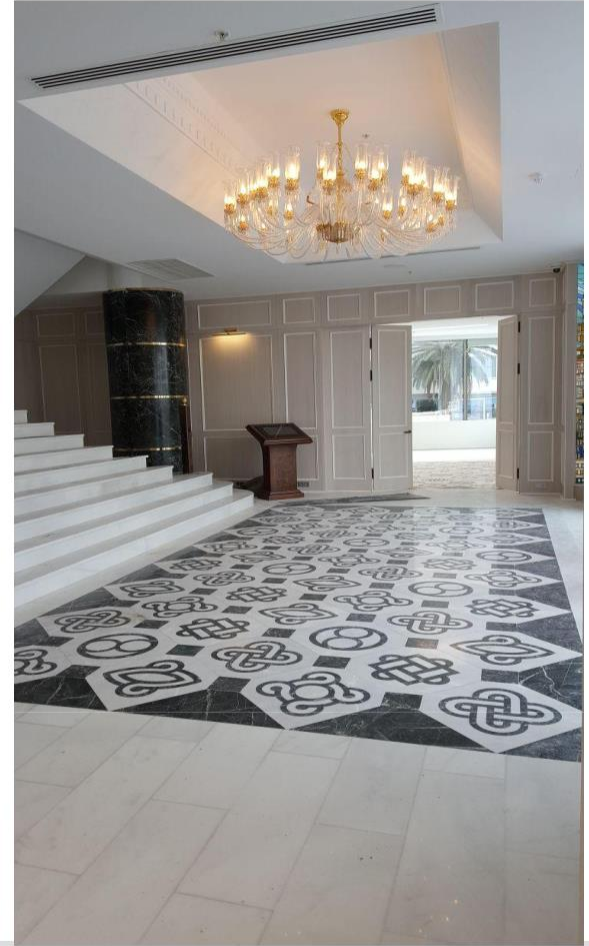

AFERKO GLOBAL

“GLOBAL SOLUTION PARTNER”