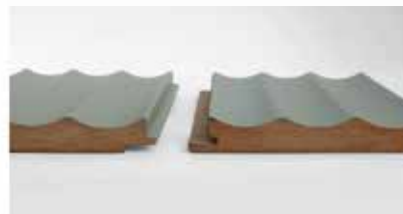

Soft Anthracite
12 115

Silky Black
10 110 B

Lydia
10 110 B

Atlantic Pine
10 110 Y

Soft Anthracite
18 140 Y

uniquely designed locking system

Satin Blue
18 110 B

Pine Green
18 110 B