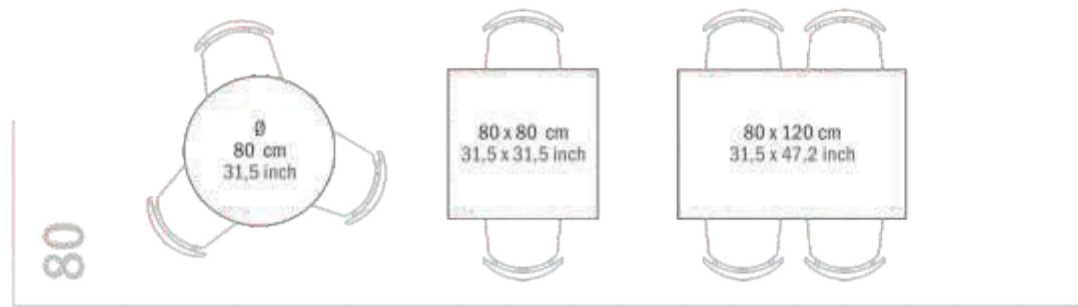

A00091

Table Edge Options

Sandalex Table Edge Options

Table Tops

Table tops can be custom-produced using different materials, colors and sizes for different design concepts.

Wood & Sandalex Edges

142 In addition to the standard sizes listed below, Sandalyeci can also custom-produce tables in different shapes and sizes.