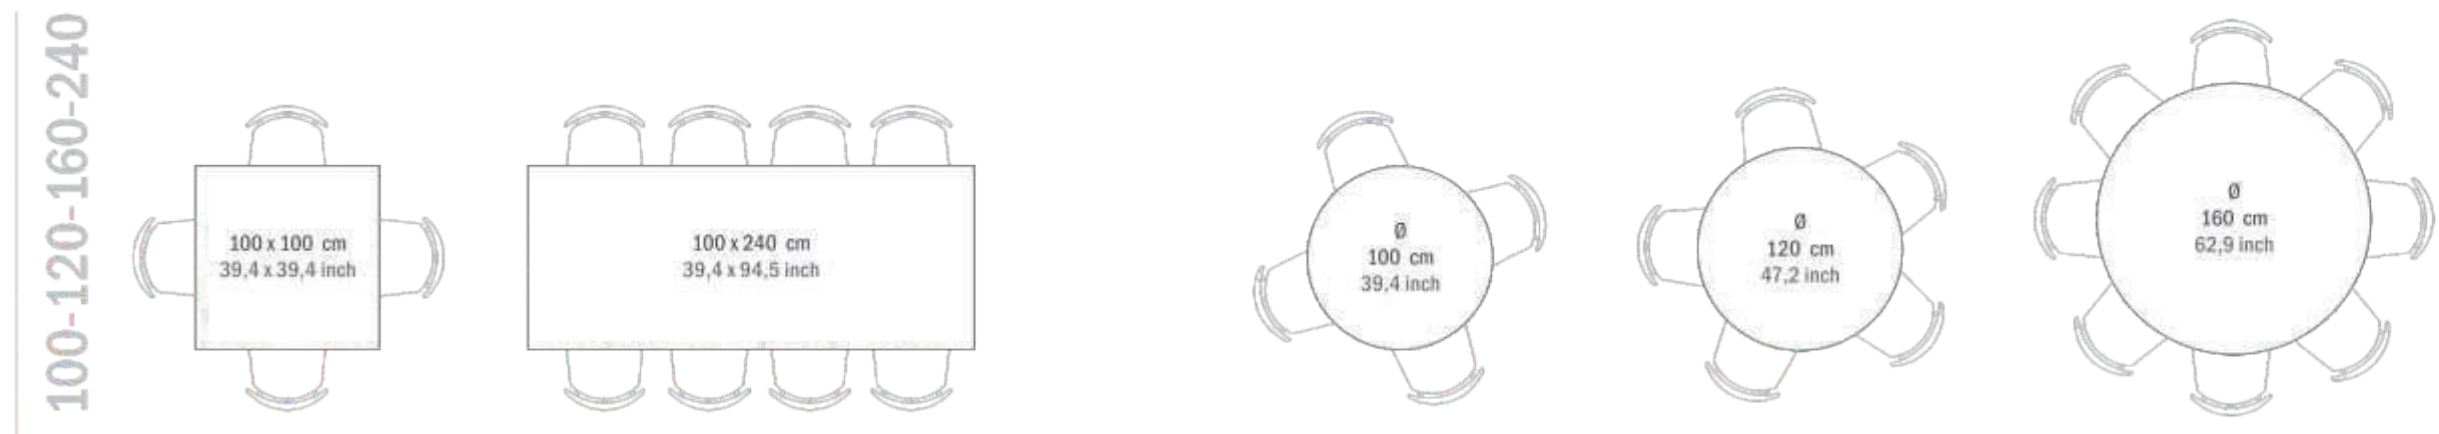

A00091

Table Edge Options

Sandalex Table Edge Options

Table Tops

Table tops can be custom-produced using different materials, colors and sizes for different design concepts.

Wood & Sandalex Edges

142 In addition to the standard sizes listed below, Sandalyeci can also custom-produce tables in different shapes and sizes.