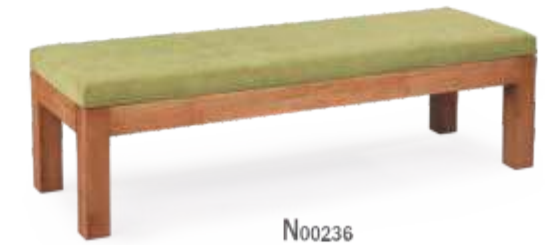

Perla Bench