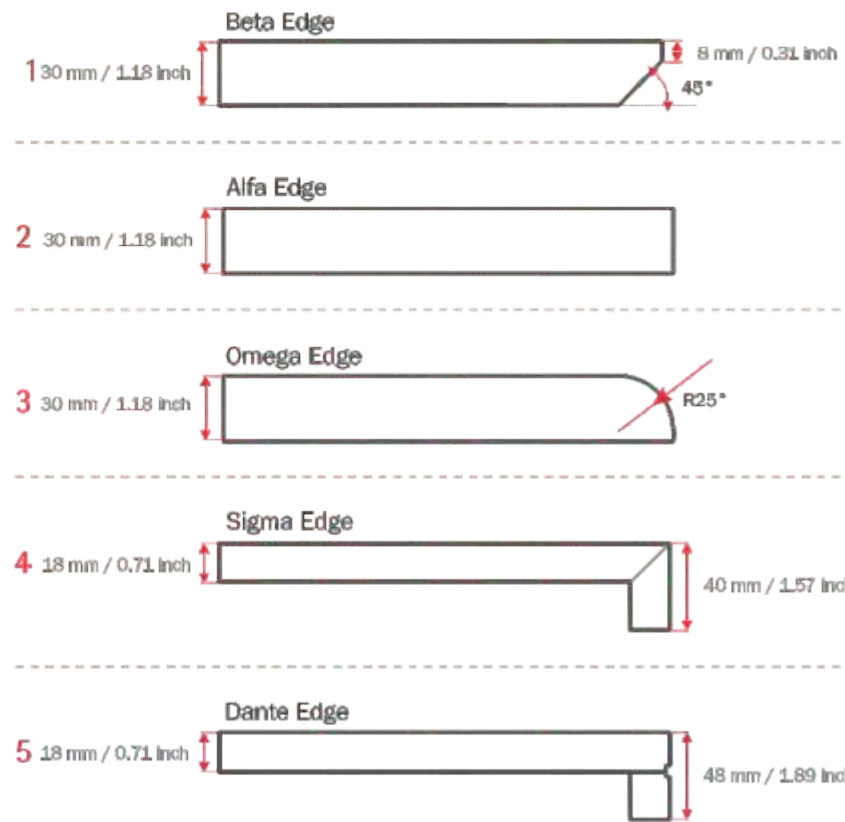

A00091

Table Edge Options

Sandalex Table Edge Options

Table Tops

Table tops can be custom-produced using different materials, colors and sizes for different design concepts.

Wood & Sandalex Edges

142 In addition to the standard sizes listed below, Sandalyeci can also custom-produce tables in different shapes and sizes.