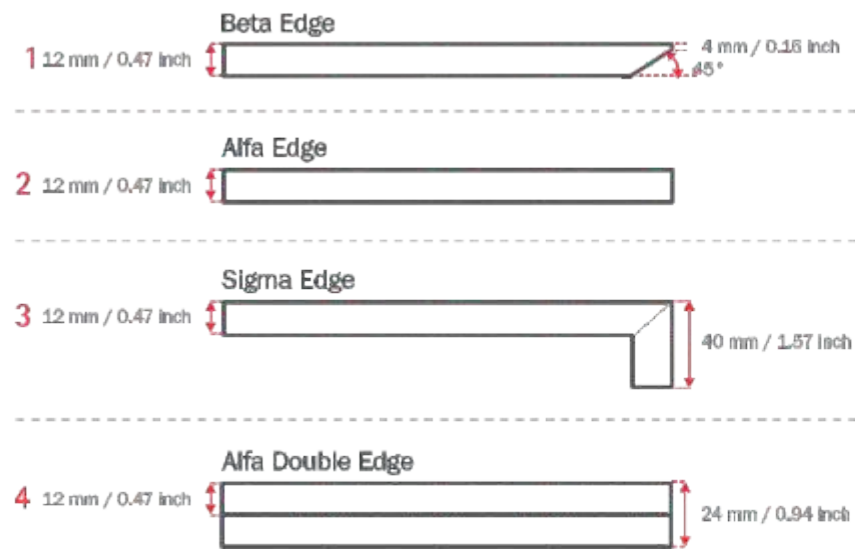

A00091

Table Edge Options

Sandalex Table Edge Options

Table Tops

Table tops can be custom-produced using different materials, colors and sizes for different design concepts.

Wood & Sandalex Edges

142 In addition to the standard sizes listed below, Sandalyeci can also custom-produce tables in different shapes and sizes.