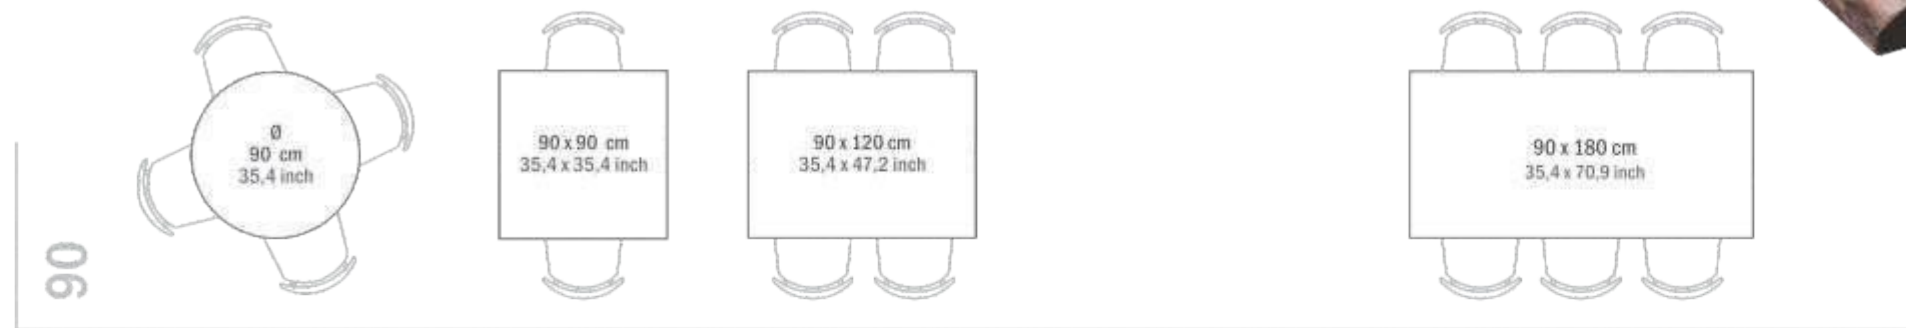

A00091

Table Edge Options

Sandalex Table Edge Options

Table Tops

Table tops can be custom-produced using different materials, colors and sizes for different design concepts.

Wood & Sandalex Edges

142 In addition to the standard sizes listed below, Sandalyeci can also custom-produce tables in different shapes and sizes.