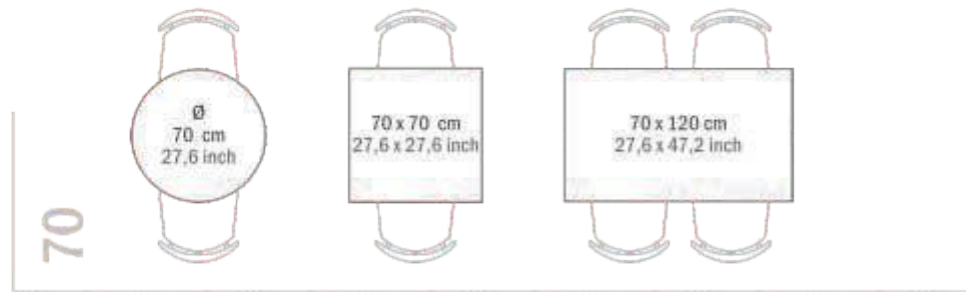

A00091

Table Edge Options

Sandalex Table Edge Options

Table Tops

Table tops can be custom-produced using different materials, colors and sizes for different design concepts.

Wood & Sandalex Edges

142 In addition to the standard sizes listed below, Sandalyeci can also custom-produce tables in different shapes and sizes.