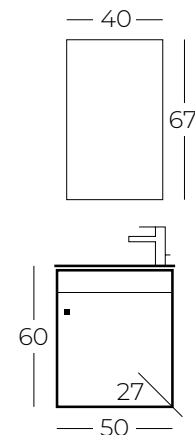

LAKE BOYA KAPAK
LACQUER PAINT DOOR

MDF LAM GÖVDE
MDF BODY

FRENLİ KAPAK
SOFT CLOSE DOOR

SERAMİK LAVABO
CERAMIC WASHBASIN

DOLAPLI AYNA
CUPBOARD MIRROR

LINE 50'

AYNA ÜST MODÜL
COR26-67.03-02