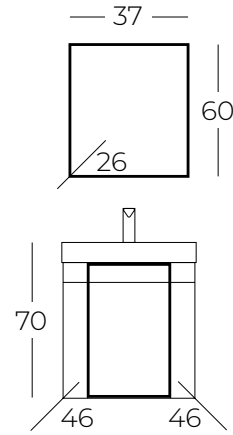

SERAMİK LAVABO  
CERAMIC WASHBASIN

DOLAPLI AYNA  
CUPBOARD MIRROR

CORNER 46'