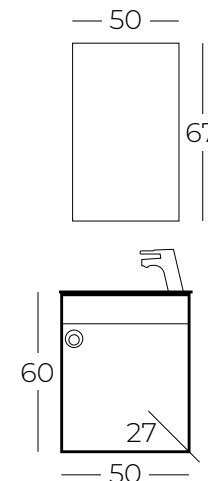

MDF LAM KAPAK
MDF DOOR
MDF LAM GÖVDE
MDF BODY
FRENLİ KAPAK
SOFT CLOSE DOOR
SERAMİK LAVABO
CERAMIC WASHBASIN
PANO AYNA
PANEL MIRROR

SOLO 50'