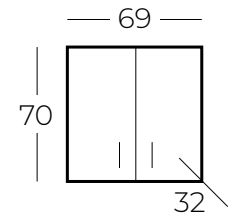

Antrasit/Beyaz
Anthracite/White
●○
Beyaz
White
○