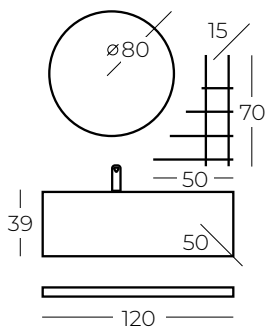

AKRİLİK LAVABO  
ACRYLIC WASHBASIN

FRENLİ KAPAK  
SOFT CLOSE DOOR

DOKUNMATİK AYNA  
TOUCH MIRROR

LEDLİ AYNA  
MIRROR WITH LED

LEDLİ ALT MODÜL  
BOTTOM MODULE WITH LED

VISION 120'

VISION 100'

VISION 135'  
BOY DOLABI