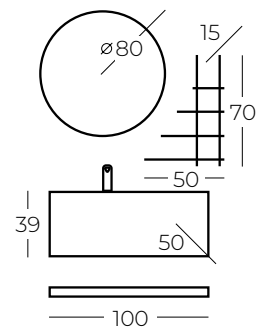

AKRİLİK LAVABO  
ACRYLIC WASHBASIN

FRENLİ KAPAK  
SOFT CLOSE DOOR

DOKUNMATİK AYNA  
TOUCH MIRROR

LEDLİ AYNA  
MIRROR WITH LED

LEDLİ ALT MODÜL  
BOTTOM MODULE WITH LED

VISION 120'

VISION 100'

VISION 135'  
BOY DOLABI