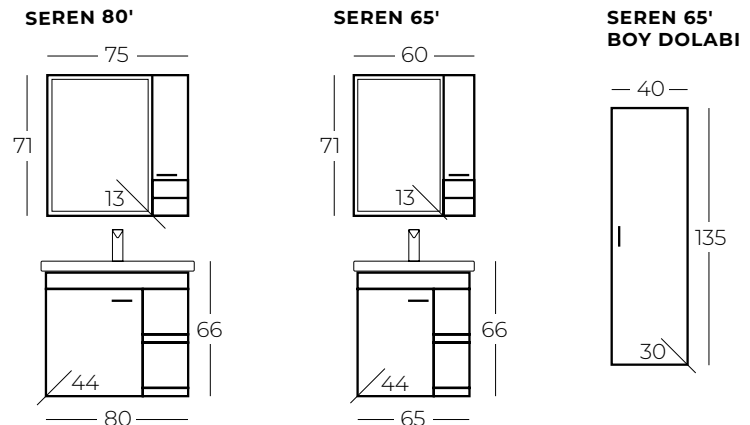

ETAJERLİ KUTULU AYNA  
BOX MIRROR WITH SHELVING

FRENLİ KAPAK  
SOFT CLOSE DOOR