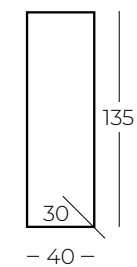

AKRİLİK LAVABO  
ACRYLIC WASHBASIN

FRENLİ KAPAK  
SOFT CLOSE DOOR

DOKUNMATİK AYNA  
TOUCH MIRROR

LEDLİ AYNA  
MIRROR WITH LED

LEDLİ ALT MODÜL  
BOTTOM MODULE WITH LED

VISION 120'

VISION 100'

VISION 135'  
BOY DOLABI