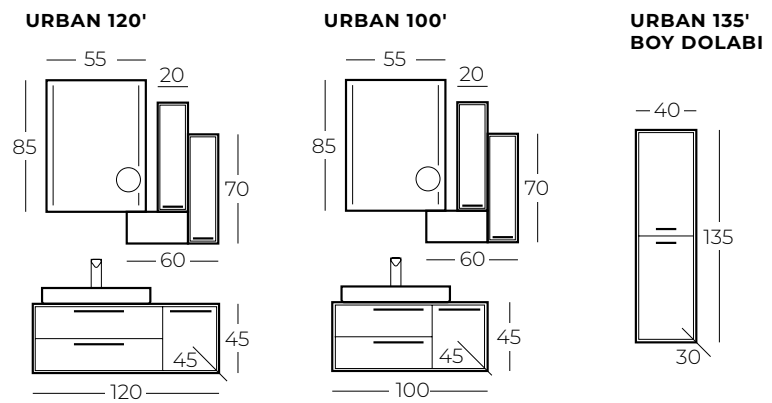

URBAN

Beyaz
White

Kaya Gri
Stone Grey