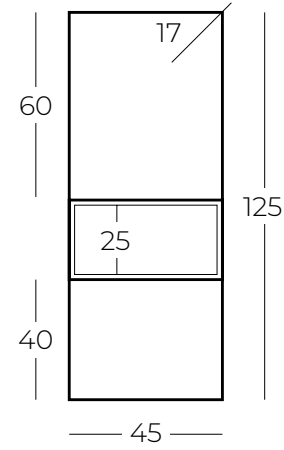

KLOZET ÜSTÜ DOLAP KUTULU

Antrasit/Beyaz
Anthracite/White

● ○

Beyaz
White

○

MDF LAM KAPAK
MDF DOOR

MDF LAM GÖVDE
MDF BODY

FRENLİ KAPAK
SOFT CLOSE DOOR

KLOZET ÜSTÜ DOLAP KAĞITLIKLI

Antrasit/Beyaz
Anthracite/White

● ○

Beyaz
White

○

MDF LAM KAPAK
MDF DOOR

MDF LAM GÖVDE
MDF BODY

FRENLİ KAPAK
SOFT CLOSE DOOR