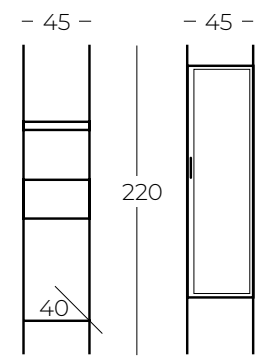

SET-10 200'
BOY DOLABI