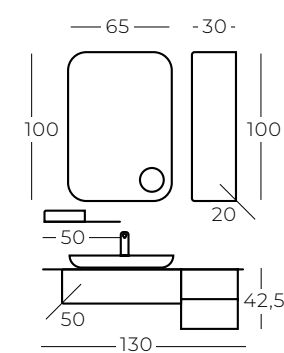

ALT MODÜL
CSS130.05-01

CASSA 130'