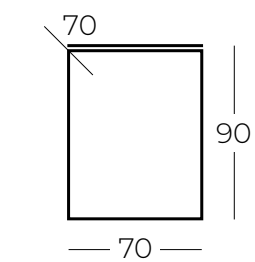

Antrasit/Beyaz
Anthracite/White
●○
Beyaz
White
○