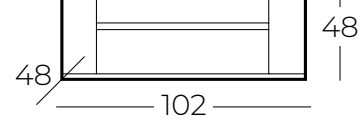

FRENLİ KAPAK  
SOFT CLOSE DOOR

TANDEM RAY ÇEKMECE  
TANDEM RAIL DRAWER

CALVIN 102'

CALVIN 82'

CALVIN 140'  
BOY DOLABI

– 37 –