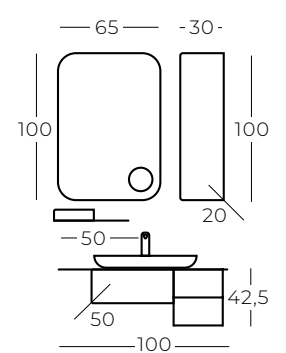

CASSA

Beyaz/Ahşap Doğal Meşe
White/Wood Natural Oak

● ●
Antrasit/Ahşap Doğal Meşe
Anthracite/Wood Natural Oak

CNC İŞLEMELİ MDF LAKE BOYALI GÖVDE
CNC EMBEDDED MDF LACQUER PAINT BODY

MDF LAM + LAKE BOYA KAPAK
MDF + LACQUER PAINT DOOR

DOKUNMATİK AYNA
TOUCH MIRROR

LEDLİ BÜYÜTEÇLİ AYNA
MAGNIFYING MIRROR WITH LED

BUĞU ÇÖZÜCÜ
DEMISTER

SERAMİK LAVABO
CERAMIC WASHBASIN

TANDEM RAY ÇEKMECE
TANDEM RAIL DRAWER

FRENLİ ÇEKMECE
SOFT DRAWER

FRENLİ KAPAK
SOFT CLOSE DOOR

DOĞAL AHŞAP TEZGAH
NATURAL WOOD STAND

AYNA ÜST MODÜL
CSS65-100.05-02

ALT MODÜL
CSS130.05-01

CASSA 130'

CASSA 100'

CASSA 135'
BOY DOLABI