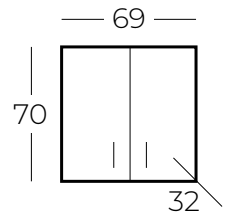

Antrasit/Beyaz
Anthracite/White
●○
Beyaz
White
○