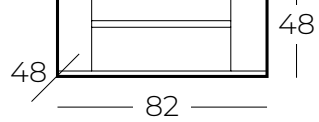

FRENLİ KAPAK  
SOFT CLOSE DOOR

TANDEM RAY ÇEKMECE  
TANDEM RAIL DRAWER

CALVIN 102'

CALVIN 82'

CALVIN 140'  
BOY DOLABI

– 37 –