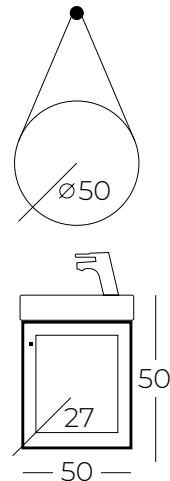

HIGH GLOSS KAPAK
HIGH GLOSS DOOR
MDF LAM GÖVDE
MDF BODY
FRENLİ KAPAK
SOFT CLOSE DOOR
SERAMİK LAVABO
CERAMIC WASHBASIN
YUVARLAK KEMERLİ AYNA
ROUND MIRROR WITH BELT

VITOLE 50'